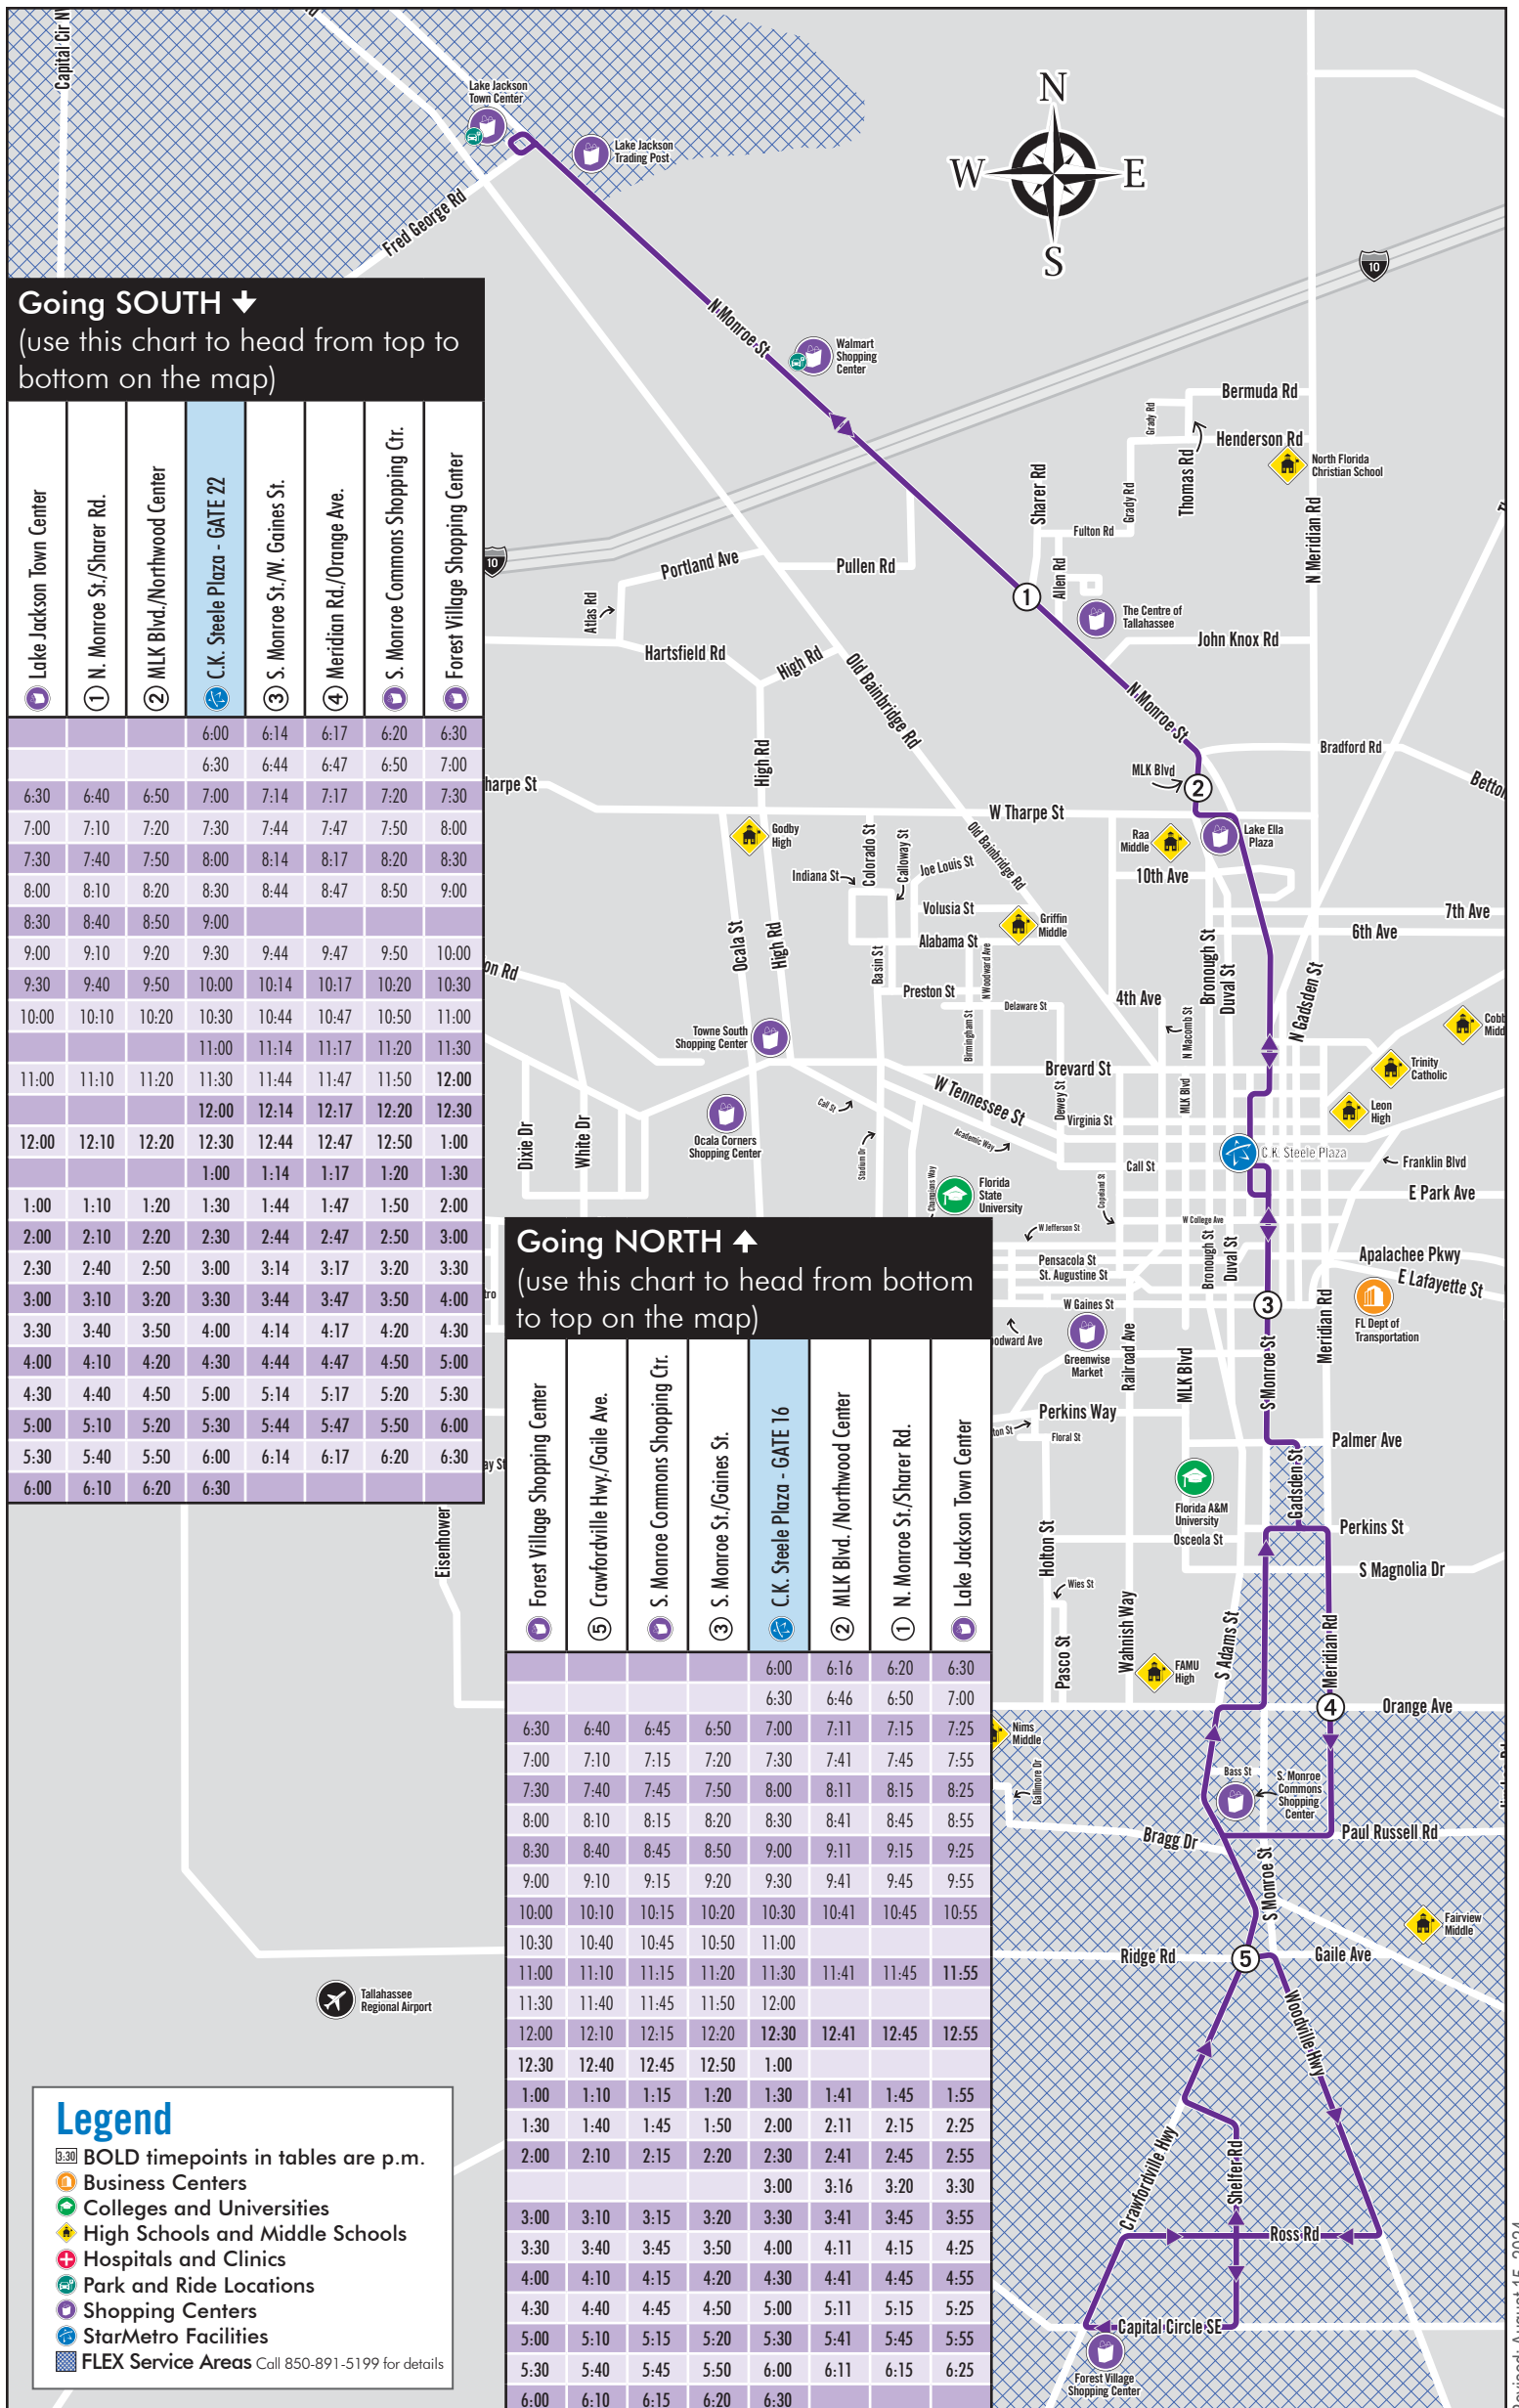

Going SOUTH ↓
(use this chart to head from top to bottom on the map)

Stop	1	2	3	4	5
Lake Jackson Town Center					
N. Monroe St./Sharer Rd.					
MLK Blvd./Northwood Center					
C.K. Steele Plaza - GATE 22					
S. Monroe St./W. Gaines St.					
Meridian Rd./Orange Ave.					
S. Monroe Commons Shopping Ctr.					
Forest Village Shopping Center					
6:00					
6:14					
6:17					
6:20					
6:30					
6:30	6:40	6:50	7:00	7:14	7:17
7:00	7:10	7:20	7:30	7:44	7:47
7:30	7:40	7:50	8:00	8:14	8:17
8:00	8:10	8:20	8:30	8:44	8:47
8:30	8:40	8:50	9:00		
9:00	9:10	9:20	9:30	9:44	9:47
9:30	9:40	9:50	10:00	10:14	10:17
10:00	10:10	10:20	10:30	10:44	10:47
			11:00	11:14	11:17
11:00	11:10	11:20	11:30	11:44	11:47
			12:00	12:14	12:17
12:00	12:10	12:20	12:30	12:44	12:47
			1:00	1:14	1:17
1:00	1:10	1:20	1:30	1:44	1:47
2:00	2:10	2:20	2:30	2:44	2:47
2:30	2:40	2:50	3:00	3:14	3:17
3:00	3:10	3:20	3:30	3:44	3:47
3:30	3:40	3:50	4:00	4:14	4:17
4:00	4:10	4:20	4:30	4:44	4:47
4:30	4:40	4:50	5:00	5:14	5:17
5:00	5:10	5:20	5:30	5:44	5:47
5:30	5:40	5:50	6:00	6:14	6:17
6:00	6:10	6:20	6:30		